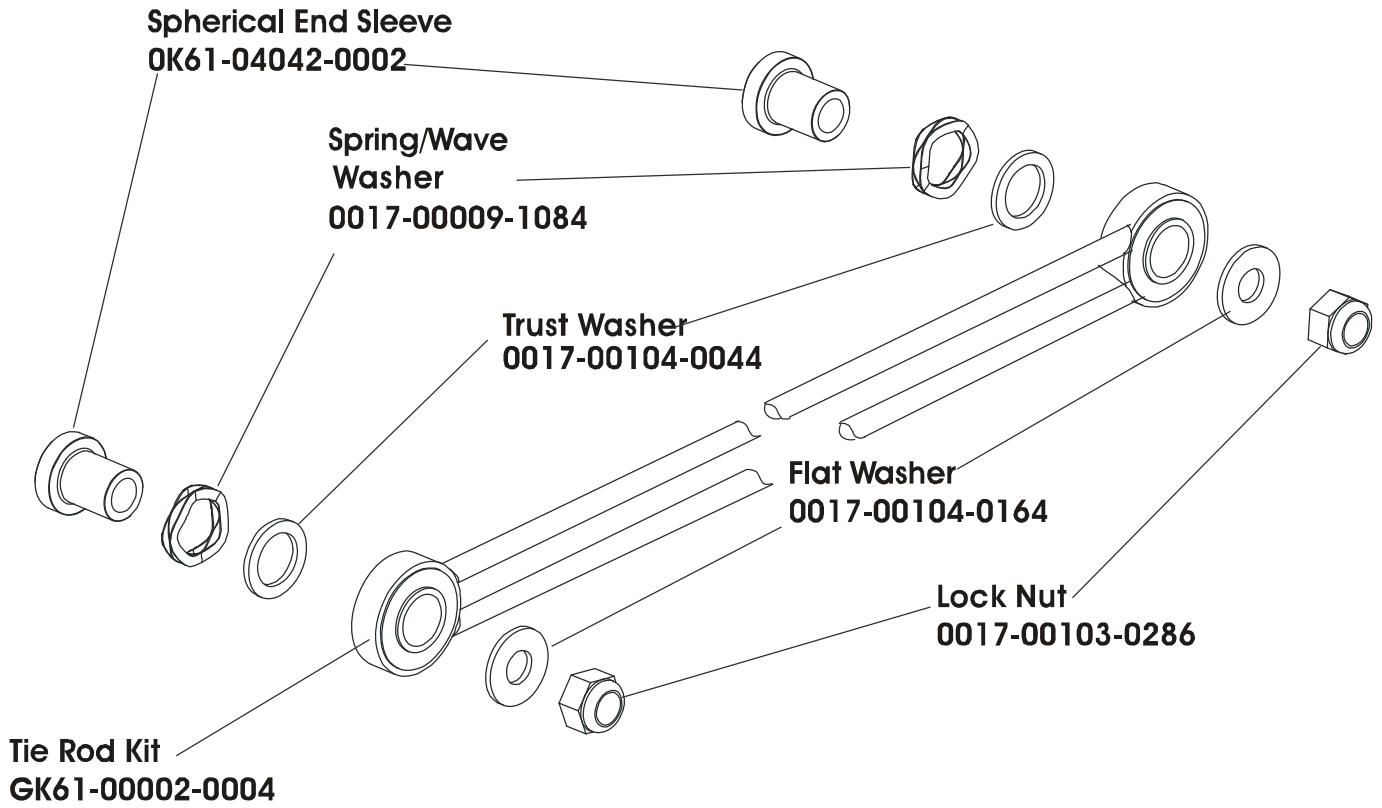

Description	Part No.
OPERATION MANUAL	M051-00K20-B320
SERVICE MANUAL	M051-00K61-A110
ARCTIC SILVER TOUCH UP PAINT: SPRAY CAN .5 OZ BOTTLE W/APPLICATOR .33 OZ PEN	0017-00008-0204 0017-00008-0205 0017-00008-0206
STEALTH GRAY TOUCH UP PAINT (FOR ROCKER ARMS): SPRAY CAN .5 OZ BOTTLE W/APPLICATOR	0017-00008-0199 0017-00008-0198
HARDWARE BAG	AK61-00197-0000
POWER SUPPLY, 9v	118E-00001-0165

The CSX-0XXX-01 has both Telemetry and Lifepulse sensors for heart rate.

CLUB SERIES CROSS-TRAINER
DRIVE BELTS AND ALTERNATOR

CSX-0XXX-01
CSX100000 and up

Console Assembly	Overlay/Bezel/ Switch Assembly	Upper Overlay	Lower Overlay
AK61-00193-0012	AK61-00195-0011	OK61-01382-0001	OK61-01384-0011

CLUB SERIES CROSS-TRAINER
PEDAL LEVER ASSEMBLY

CSX-0XXX-01
CSX100000 and up

CLUB SERIES CROSS-TRAINER
ROCKER ARM COVERS

CSX-0XXX-01
CSX100000 and up

CLUB SERIES CROSS-TRAINER
REAR DRIVE SHROUDS W/DECALS

CSX-0XXX-01
CSX100000 and up