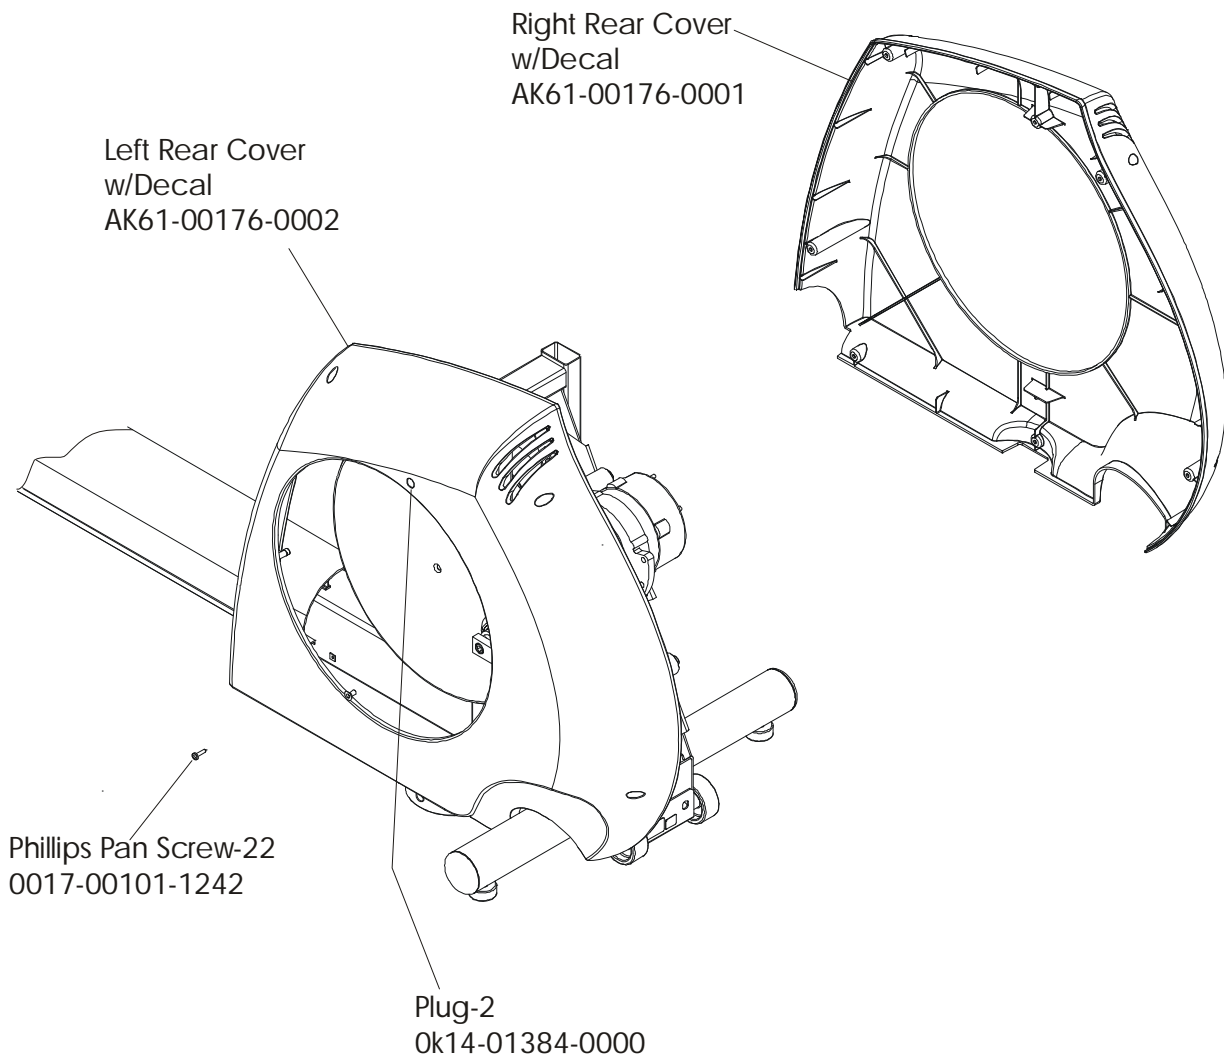

Description	Part No.
OPERATION MANUAL	M051-00K20-B320
SERVICE MANUAL	M051-00K61-A110
ARCTIC SILVER TOUCH UP PAINT: SPRAY CAN .5 OZ BOTTLE W/APPLICATOR .33 OZ PEN	0017-00008-0204 0017-00008-0205 0017-00008-0206
STEALTH GRAY TOUCH UP PAINT (FOR ROCKER ARMS): SPRAY CAN .5 OZ BOTTLE W/APPLICATOR	0017-00008-0199 0017-00008-0198
HARDWARE BAG	AK61-00197-0000
POWER SUPPLY, 9v	118E-00001-0165

The CSX-0XXX-01 has both Telemetry and Lifepulse sensors for heart rate.

CLUB SERIES CROSS-TRAINER
DRIVE BELTS AND ALTERNATOR

CSX-0XXX-01
CSX100000 and up

Console Assembly	Overlay/Bezel/ Switch Assembly	Upper Overlay	Lower Overlay
AK61-00193-0012	AK61-00195-0011	OK61-01382-0001	OK61-01384-0011

CLUB SERIES CROSS-TRAINER
PEDAL LEVER ASSEMBLY

CSX-0XXX-01
CSX100000 and up

CLUB SERIES CROSS-TRAINER
ROCKER ARM COVERS

CSX-0XXX-01
CSX100000 and up

CLUB SERIES CROSS-TRAINER
REAR DRIVE SHROUDS W/DECALS

CSX-0XXX-01
CSX100000 and up