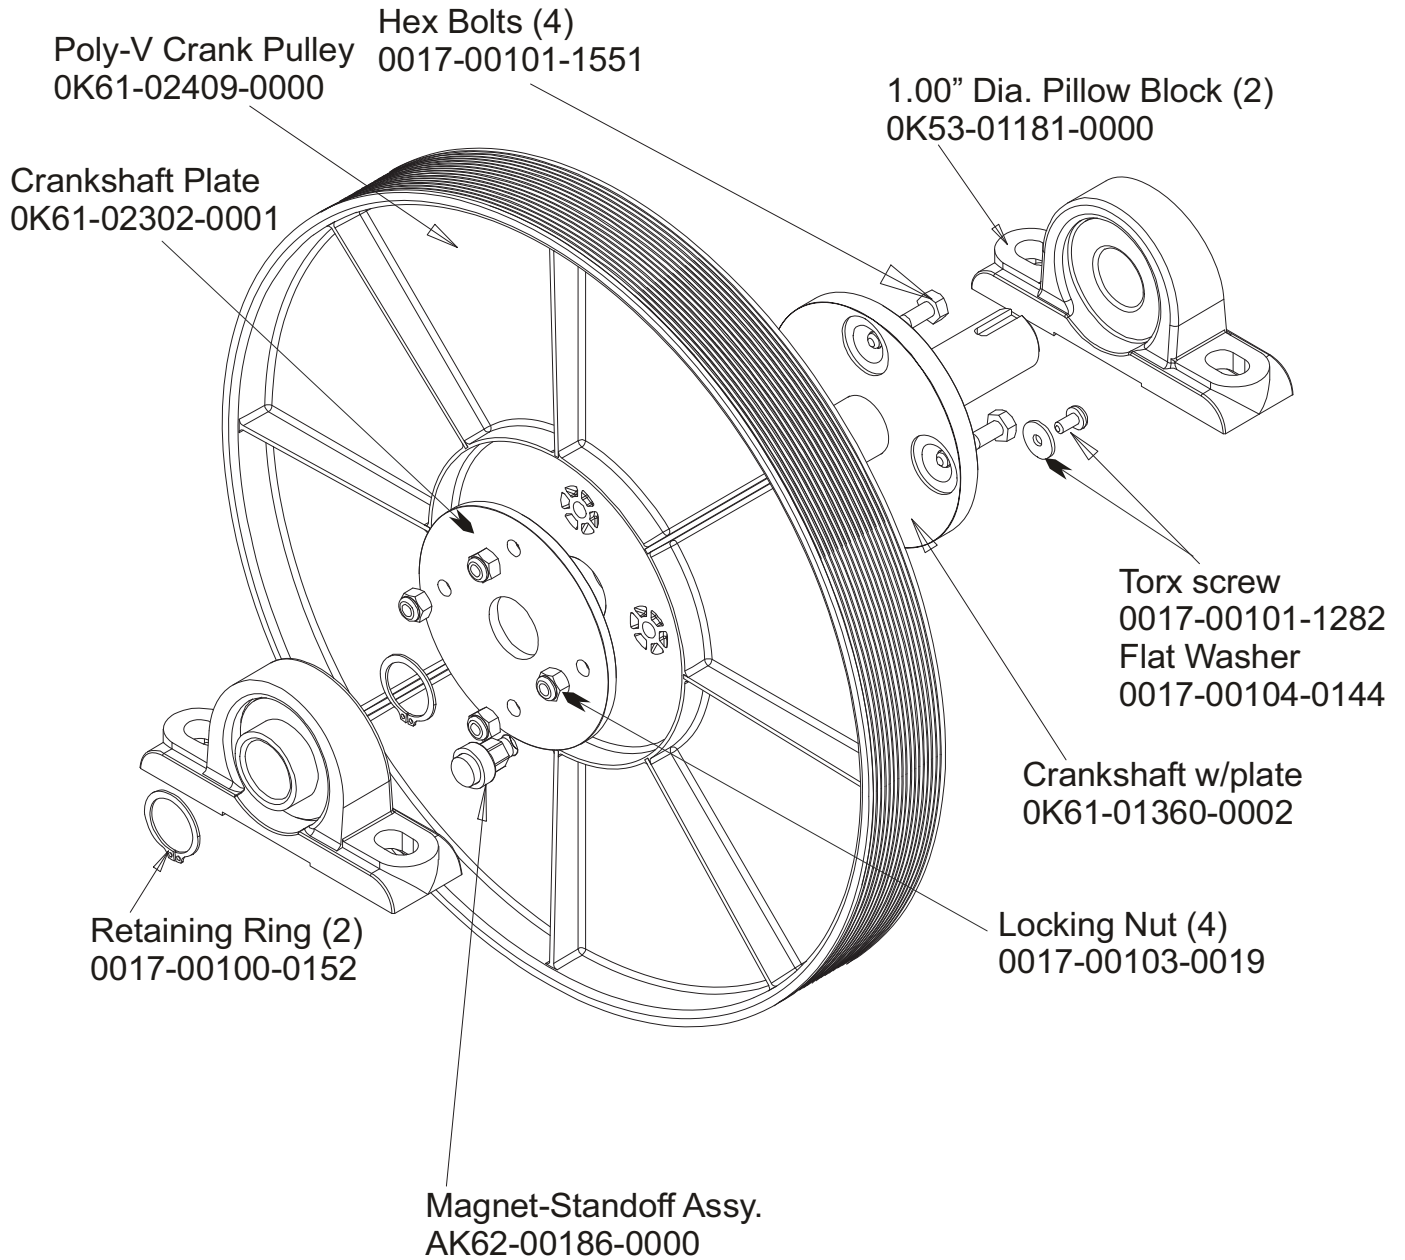

Description	Part No.
OPERATION MANUAL	M051-00K20-B320
SERVICE MANUAL	M051-00K61-A110
ARCTIC SILVER TOUCH UP PAINT: SPRAY CAN .5 OZ BOTTLE W/APPLICATOR .33 OZ PEN	0017-00008-0204 0017-00008-0205 0017-00008-0206
STEALTH GRAY TOUCH UP PAINT (FOR ROCKER ARMS): SPRAY CAN .5 OZ BOTTLE W/APPLICATOR	0017-00008-0199 0017-00008-0198
HARDWARE BAG	AK61-00197-0000
POWER SUPPLY, 9v	118E-00001-0165

The CSX-0XXX-01 has both Telemetry and Lifepulse sensors for heart rate.

CLUB SERIES CROSS-TRAINER
DRIVE BELTS AND ALTERNATOR

CSX-0XXX-01
CSX100000 and up

Console Assembly	Overlay/Bezel/ Switch Assembly	Upper Overlay	Lower Overlay
AK61-00193-0012	AK61-00195-0011	OK61-01382-0001	OK61-01384-0011