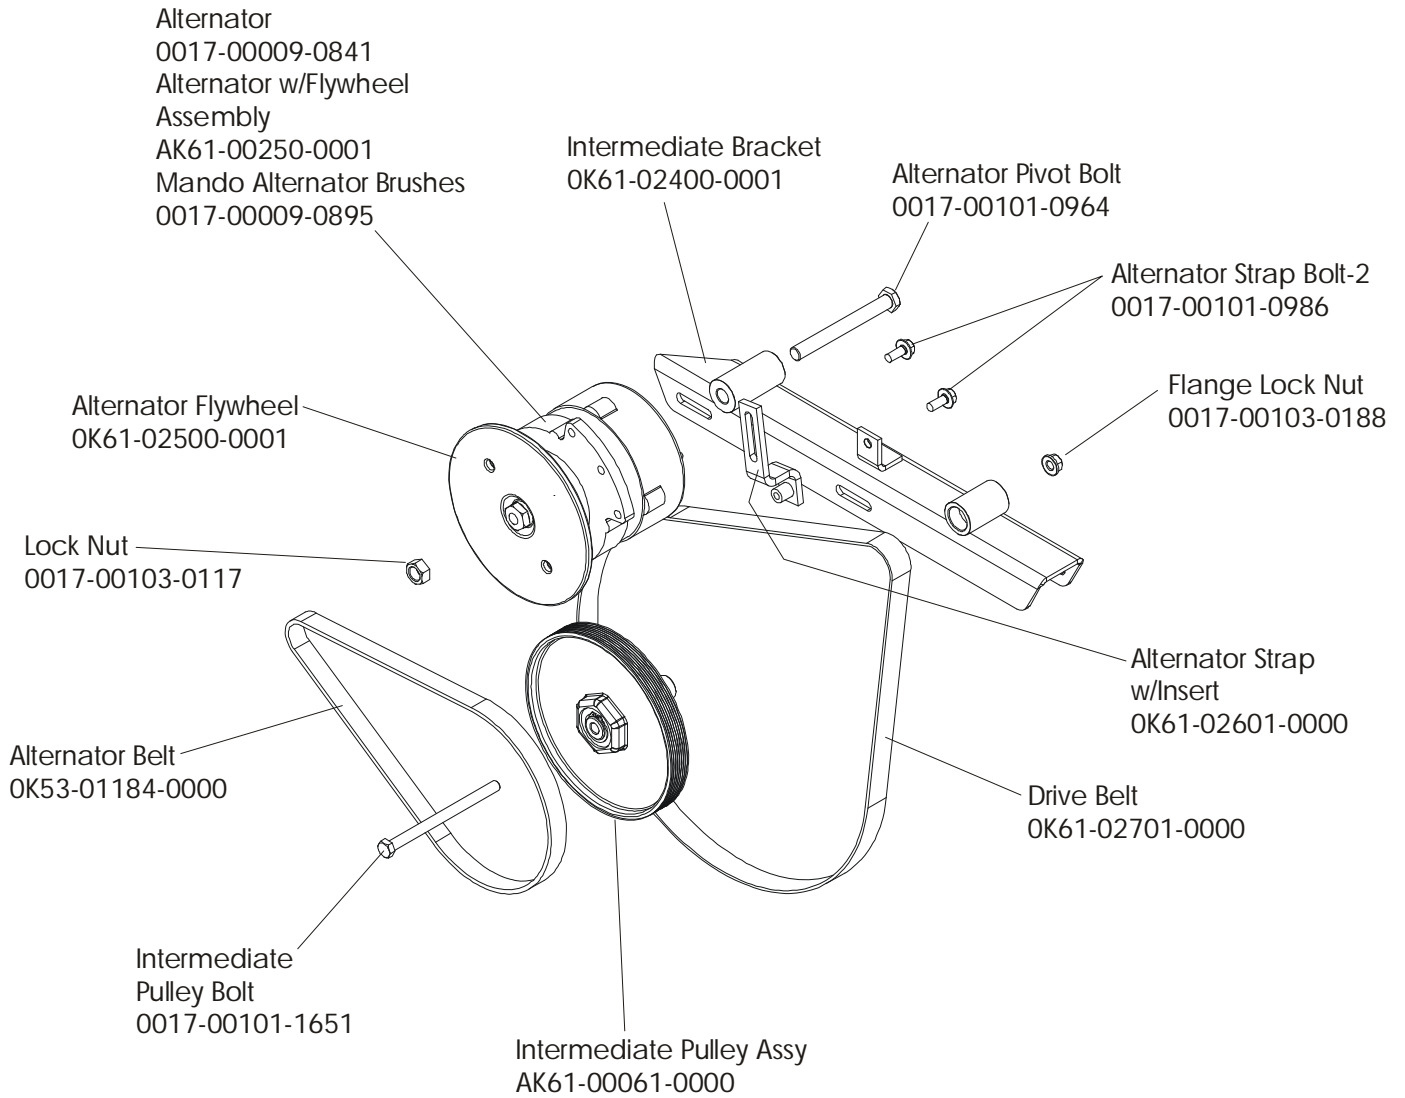

LifeFitness

CLUB SERIES CROSS-TRAINER CSX-0XXX-01

Customer Support Services
PARTS MANUAL revised 4 March 2010

MISCELLANEOUS	3
DRIVE BELTS and ALTERNATOR.....	4
CONSOLE SUPPORT ASSEMBLY	5
CONSOLE ASSEMBLY	6
ROLLER ASSEMBLY	7
CRANKSHAFT ASSEMBLY	8
DRIVE LINKAGE ASSEMBLY.....	9
ANTI-LIFT BRACKET and OUTER PEDAL COVERS	10
FRAME ASSEMBLY	11
CLEVIS and FRONT FRAME COVERS	12
PEDAL LEVER ASSEMBLY	13
ROCKER ARM COVERS	14
ROCKER ARM ASSEMBLY	15
REAR DRIVE SHROUDS with DECALS.....	16
UPPER ARM and HEART RATE ASSEMBLY	17
CABLES	18

Description	Part No.
OPERATION MANUAL	M051-00K20-B320
SERVICE MANUAL	M051-00K61-A110
ARCTIC SILVER TOUCH UP PAINT: SPRAY CAN .5 OZ BOTTLE W/APPLICATOR .33 OZ PEN	0017-00008-0204 0017-00008-0205 0017-00008-0206
STEALTH GRAY TOUCH UP PAINT (FOR ROCKER ARMS): SPRAY CAN .5 OZ BOTTLE W/APPLICATOR	0017-00008-0199 0017-00008-0198
HARDWARE BAG	AK61-00197-0000
POWER SUPPLY, 9v	118E-00001-0165

The CSX-0XXX-01 has both Telemetry and Lifepulse sensors for heart rate.

CLUB SERIES CROSS-TRAINER
DRIVE BELTS AND ALTERNATOR

CSX-0XXX-01
CSX100000 and up

Console Assembly	Overlay/Bezel/ Switch Assembly	Upper Overlay	Lower Overlay
AK61-00193-0012	AK61-00195-0011	OK61-01382-0001	OK61-01384-0011