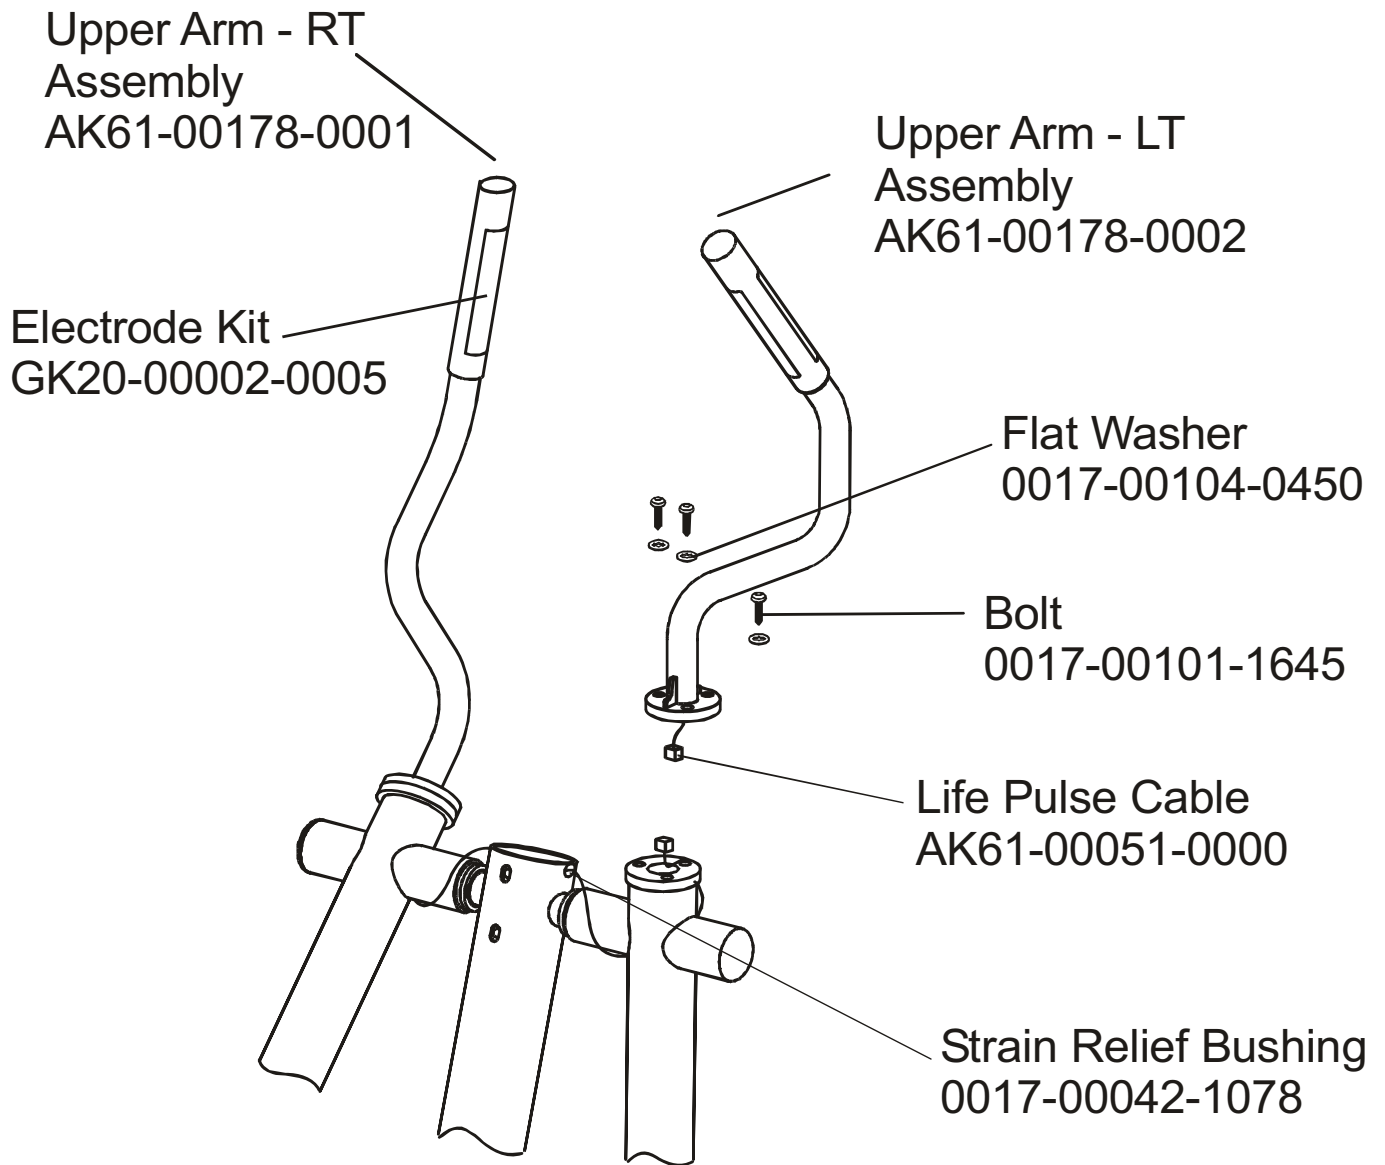

Description	Part No.
OPERATION MANUAL	M051-00K20-B320
SERVICE MANUAL	M051-00K61-A110
ARCTIC SILVER TOUCH UP PAINT: SPRAY CAN .5 OZ BOTTLE W/APPLICATOR .33 OZ PEN	0017-00008-0204 0017-00008-0205 0017-00008-0206
STEALTH GRAY TOUCH UP PAINT (FOR ROCKER ARMS): SPRAY CAN .5 OZ BOTTLE W/APPLICATOR	0017-00008-0199 0017-00008-0198
HARDWARE BAG	AK61-00197-0000
POWER SUPPLY, 9v	118E-00001-0165

The CSX-0XXX-01 has both Telemetry and Lifepulse sensors for heart rate.

CLUB SERIES CROSS-TRAINER
DRIVE BELTS AND ALTERNATOR

CSX-0XXX-01
CSX100000 and up

Console Assembly	Overlay/Bezel/ Switch Assembly	Upper Overlay	Lower Overlay
AK61-00193-0012	AK61-00195-0011	OK61-01382-0001	OK61-01384-0011

CLUB SERIES CROSS-TRAINER
PEDAL LEVER ASSEMBLY

CSX-0XXX-01
CSX100000 and up

CLUB SERIES CROSS-TRAINER
ROCKER ARM COVERS

CSX-0XXX-01
CSX100000 and up

CLUB SERIES CROSS-TRAINER
REAR DRIVE SHROUDS W/DECALS

CSX-0XXX-01
CSX100000 and up