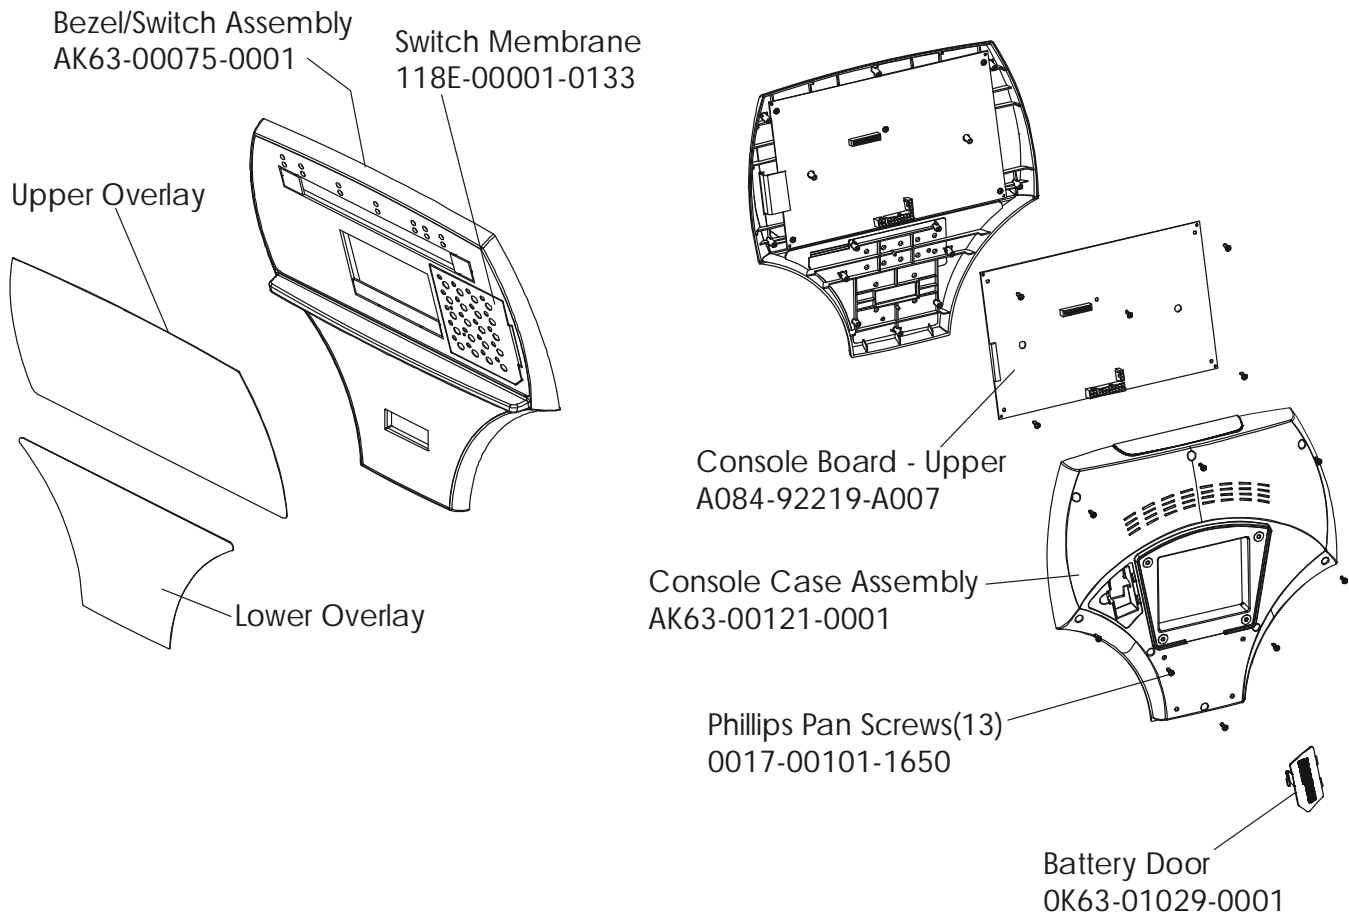

LifeFitness

CLUB SERIES CROSS-TRAINER CSX-0XXX-01

Customer Support Services
PARTS MANUAL revised 4 March 2010

MISCELLANEOUS	3
DRIVE BELTS and ALTERNATOR.....	4
CONSOLE SUPPORT ASSEMBLY	5
CONSOLE ASSEMBLY	6
ROLLER ASSEMBLY	7
CRANKSHAFT ASSEMBLY	8
DRIVE LINKAGE ASSEMBLY.....	9
ANTI-LIFT BRACKET and OUTER PEDAL COVERS	10
FRAME ASSEMBLY	11
CLEVIS and FRONT FRAME COVERS	12
PEDAL LEVER ASSEMBLY	13
ROCKER ARM COVERS	14
ROCKER ARM ASSEMBLY	15
REAR DRIVE SHROUDS with DECALS.....	16
UPPER ARM and HEART RATE ASSEMBLY	17
CABLES	18

Description	Part No.
OPERATION MANUAL	M051-00K20-B320
SERVICE MANUAL	M051-00K61-A110
ARCTIC SILVER TOUCH UP PAINT: SPRAY CAN .5 OZ BOTTLE W/APPLICATOR .33 OZ PEN	0017-00008-0204 0017-00008-0205 0017-00008-0206
STEALTH GRAY TOUCH UP PAINT (FOR ROCKER ARMS): SPRAY CAN .5 OZ BOTTLE W/APPLICATOR	0017-00008-0199 0017-00008-0198
HARDWARE BAG	AK61-00197-0000
POWER SUPPLY, 9v	118E-00001-0165

The CSX-0XXX-01 has both Telemetry and Lifepulse sensors for heart rate.

CLUB SERIES CROSS-TRAINER
DRIVE BELTS AND ALTERNATOR

CSX-0XXX-01
CSX100000 and up

Console Assembly	Overlay/Bezel/ Switch Assembly	Upper Overlay	Lower Overlay
AK61-00193-0012	AK61-00195-0011	OK61-01382-0001	OK61-01384-0011