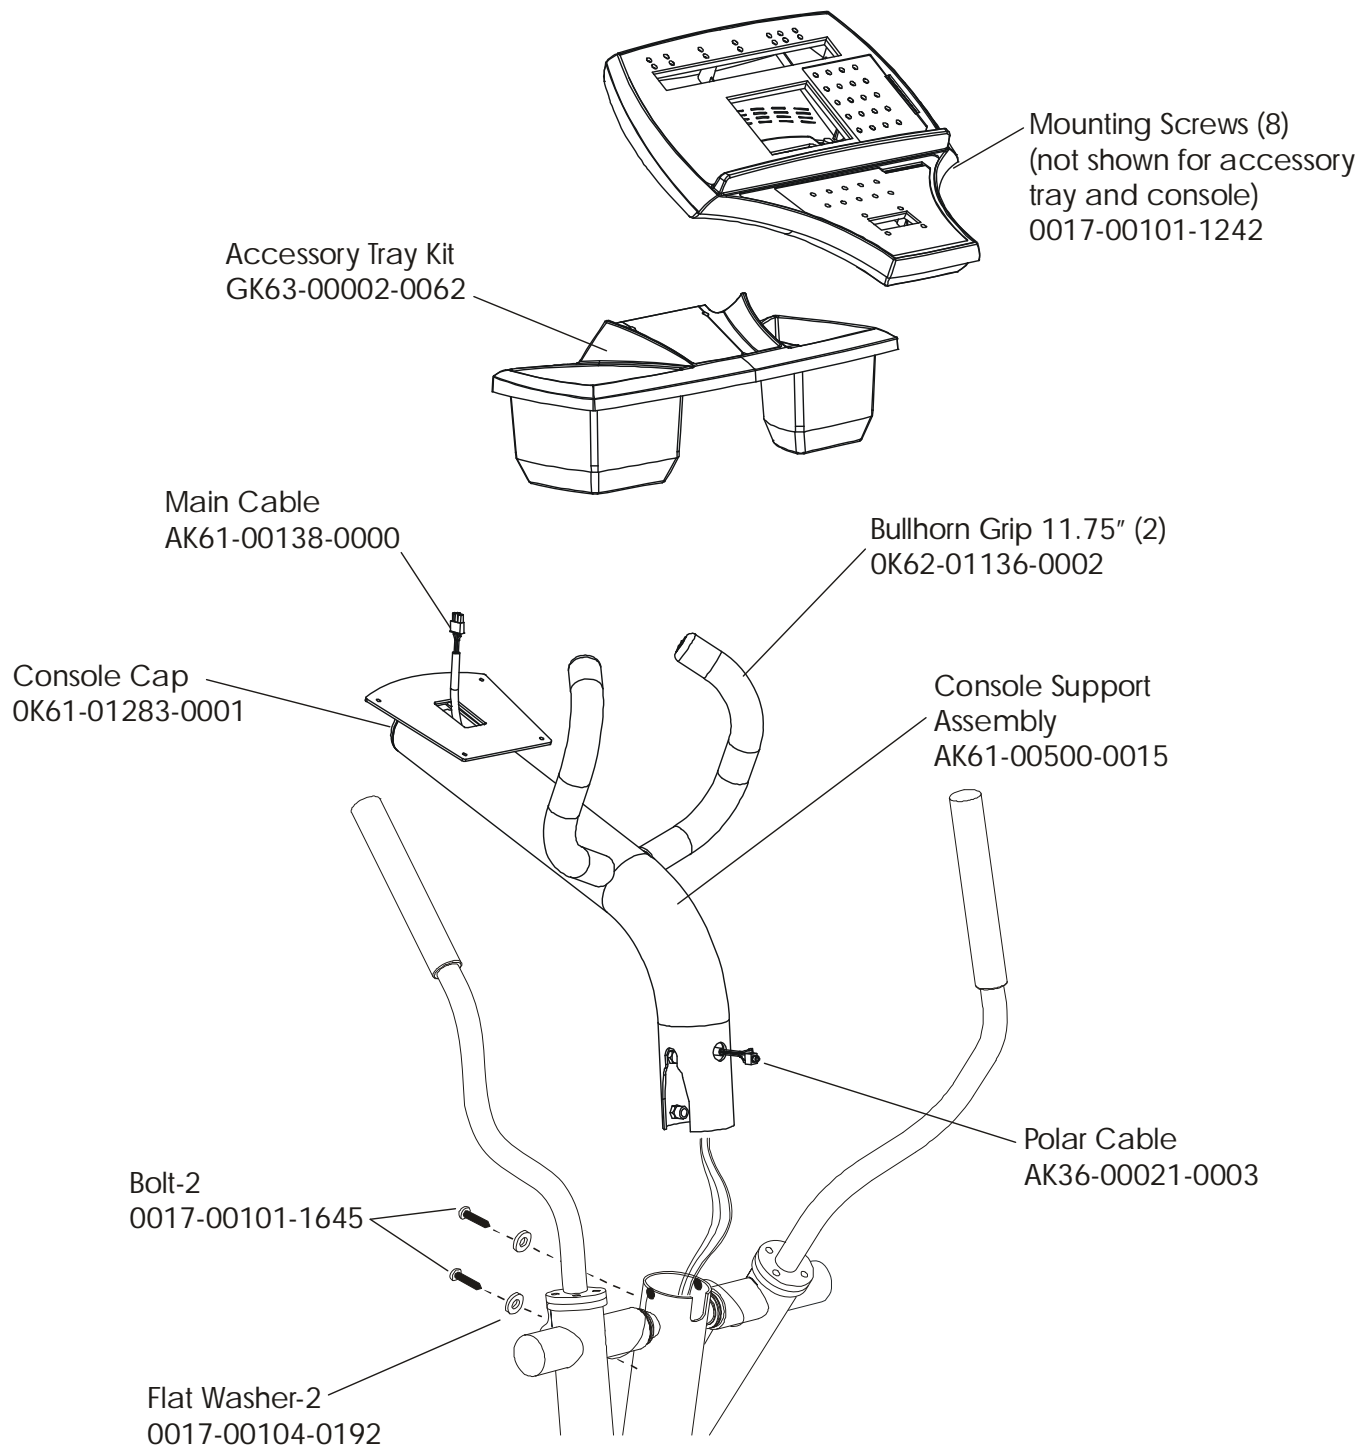

LifeFitness

CLUB SERIES CROSS-TRAINER CSX-0XXX-01

Customer Support Services
PARTS MANUAL revised 4 March 2010

MISCELLANEOUS	3
DRIVE BELTS and ALTERNATOR.....	4
CONSOLE SUPPORT ASSEMBLY	5
CONSOLE ASSEMBLY	6
ROLLER ASSEMBLY	7
CRANKSHAFT ASSEMBLY	8
DRIVE LINKAGE ASSEMBLY.....	9
ANTI-LIFT BRACKET and OUTER PEDAL COVERS	10
FRAME ASSEMBLY	11
CLEVIS and FRONT FRAME COVERS	12
PEDAL LEVER ASSEMBLY	13
ROCKER ARM COVERS	14
ROCKER ARM ASSEMBLY	15
REAR DRIVE SHROUDS with DECALS.....	16
UPPER ARM and HEART RATE ASSEMBLY	17
CABLES	18

Description	Part No.
OPERATION MANUAL	M051-00K20-B320
SERVICE MANUAL	M051-00K61-A110
ARCTIC SILVER TOUCH UP PAINT: SPRAY CAN .5 OZ BOTTLE W/APPLICATOR .33 OZ PEN	0017-00008-0204 0017-00008-0205 0017-00008-0206
STEALTH GRAY TOUCH UP PAINT (FOR ROCKER ARMS): SPRAY CAN .5 OZ BOTTLE W/APPLICATOR	0017-00008-0199 0017-00008-0198
HARDWARE BAG	AK61-00197-0000
POWER SUPPLY, 9v	118E-00001-0165

The CSX-0XXX-01 has both Telemetry and Lifepulse sensors for heart rate.

CLUB SERIES CROSS-TRAINER
DRIVE BELTS AND ALTERNATOR

CSX-0XXX-01
CSX100000 and up

Console Assembly	Overlay/Bezel/ Switch Assembly	Upper Overlay	Lower Overlay
AK61-00193-0012	AK61-00195-0011	OK61-01382-0001	OK61-01384-0011