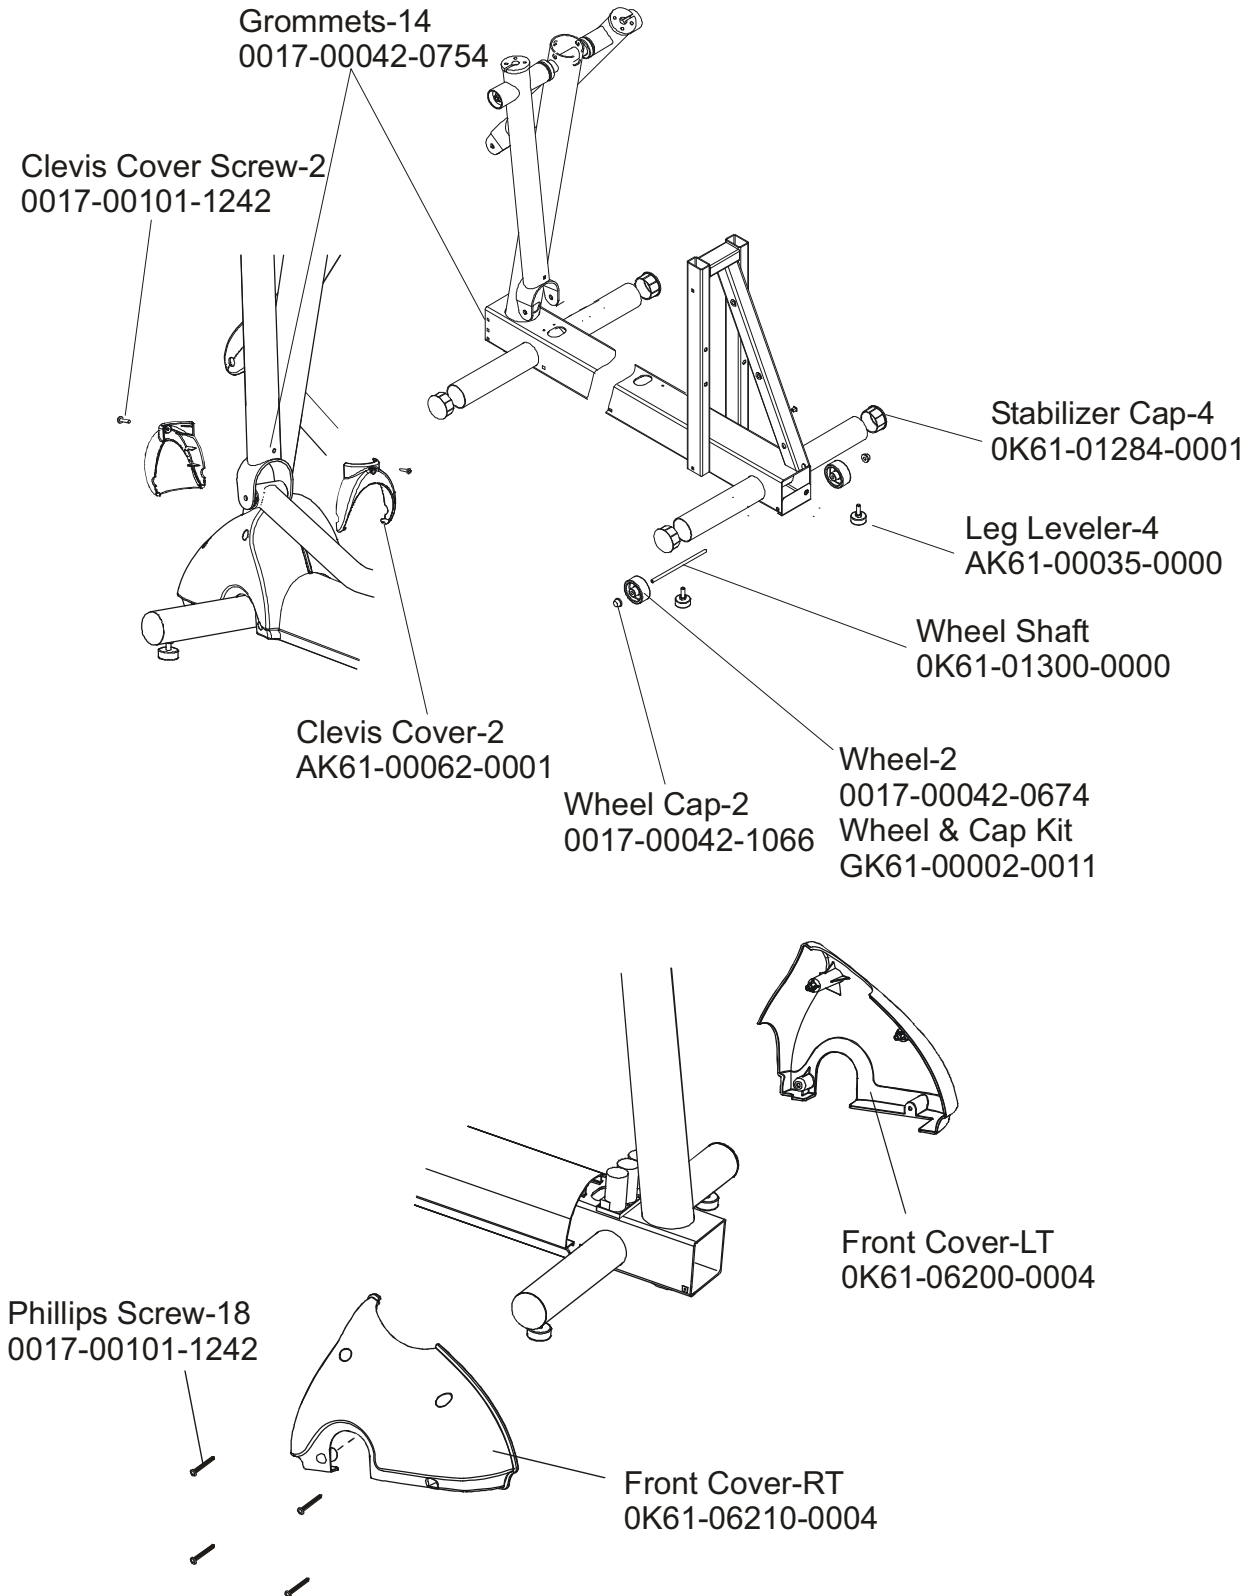

Description	Part No.
OPERATION MANUAL	M051-00K20-B320
SERVICE MANUAL	M051-00K61-A110
ARCTIC SILVER TOUCH UP PAINT: SPRAY CAN .5 OZ BOTTLE W/APPLICATOR .33 OZ PEN	0017-00008-0204 0017-00008-0205 0017-00008-0206
STEALTH GRAY TOUCH UP PAINT (FOR ROCKER ARMS): SPRAY CAN .5 OZ BOTTLE W/APPLICATOR	0017-00008-0199 0017-00008-0198
HARDWARE BAG	AK61-00197-0000
POWER SUPPLY, 9v	118E-00001-0165

The CSX-0XXX-01 has both Telemetry and Lifepulse sensors for heart rate.

CLUB SERIES CROSS-TRAINER
DRIVE BELTS AND ALTERNATOR

CSX-0XXX-01
CSX100000 and up

Console Assembly	Overlay/Bezel/ Switch Assembly	Upper Overlay	Lower Overlay
AK61-00193-0012	AK61-00195-0011	OK61-01382-0001	OK61-01384-0011