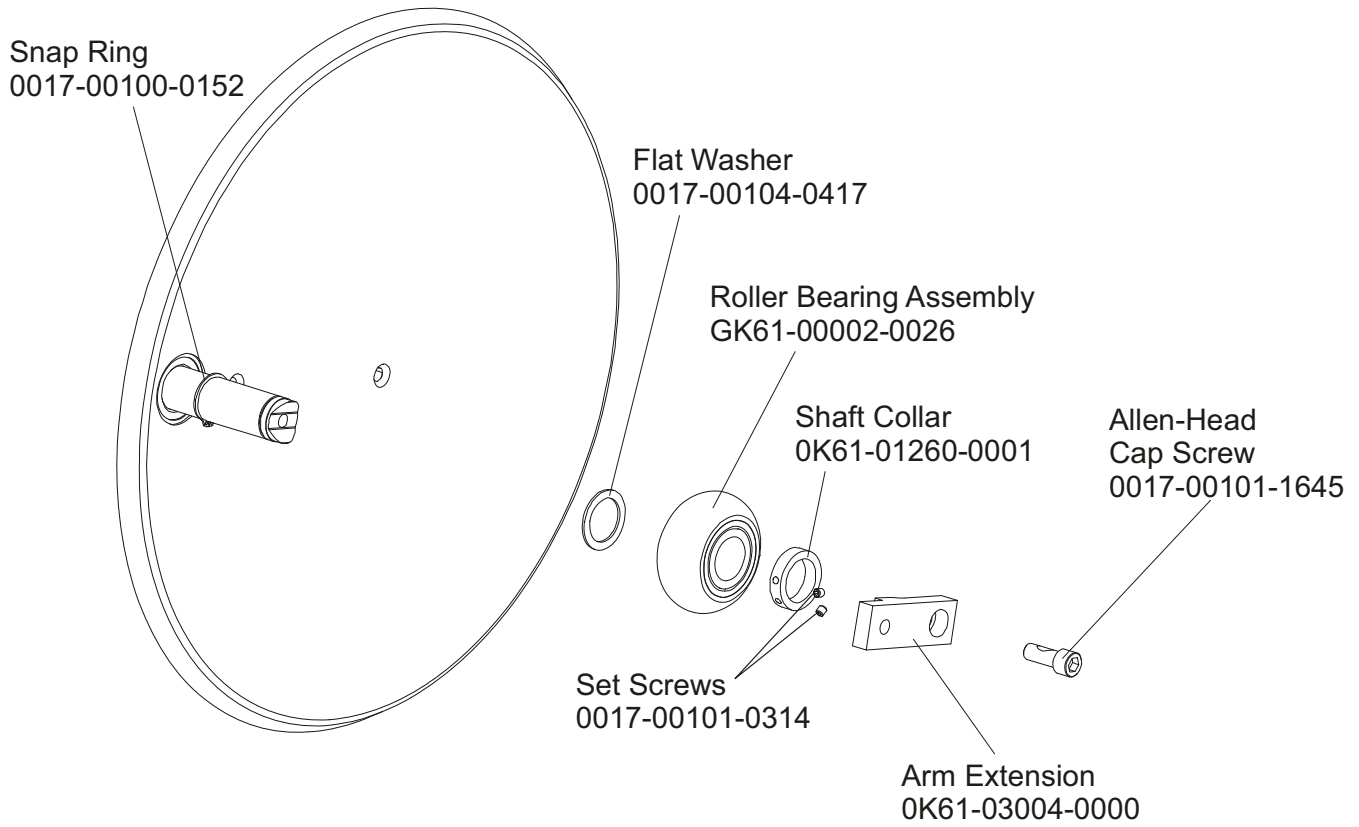

Description	Part No.
OPERATION MANUAL	M051-00K20-B320
SERVICE MANUAL	M051-00K61-A110
ARCTIC SILVER TOUCH UP PAINT: SPRAY CAN .5 OZ BOTTLE W/APPLICATOR .33 OZ PEN	0017-00008-0204 0017-00008-0205 0017-00008-0206
STEALTH GRAY TOUCH UP PAINT (FOR ROCKER ARMS): SPRAY CAN .5 OZ BOTTLE W/APPLICATOR	0017-00008-0199 0017-00008-0198
HARDWARE BAG	AK61-00197-0000
POWER SUPPLY, 9v	118E-00001-0165

The CSX-0XXX-01 has both Telemetry and Lifepulse sensors for heart rate.

CLUB SERIES CROSS-TRAINER
DRIVE BELTS AND ALTERNATOR

CSX-0XXX-01
CSX100000 and up

Console Assembly	Overlay/Bezel/ Switch Assembly	Upper Overlay	Lower Overlay
AK61-00193-0012	AK61-00195-0011	OK61-01382-0001	OK61-01384-0011

CLUB SERIES CROSS-TRAINER
PEDAL LEVER ASSEMBLY

CSX-0XXX-01
CSX100000 and up

CLUB SERIES CROSS-TRAINER
ROCKER ARM COVERS

CSX-0XXX-01
CSX100000 and up

CLUB SERIES CROSS-TRAINER
REAR DRIVE SHROUDS W/DECALS

CSX-0XXX-01
CSX100000 and up