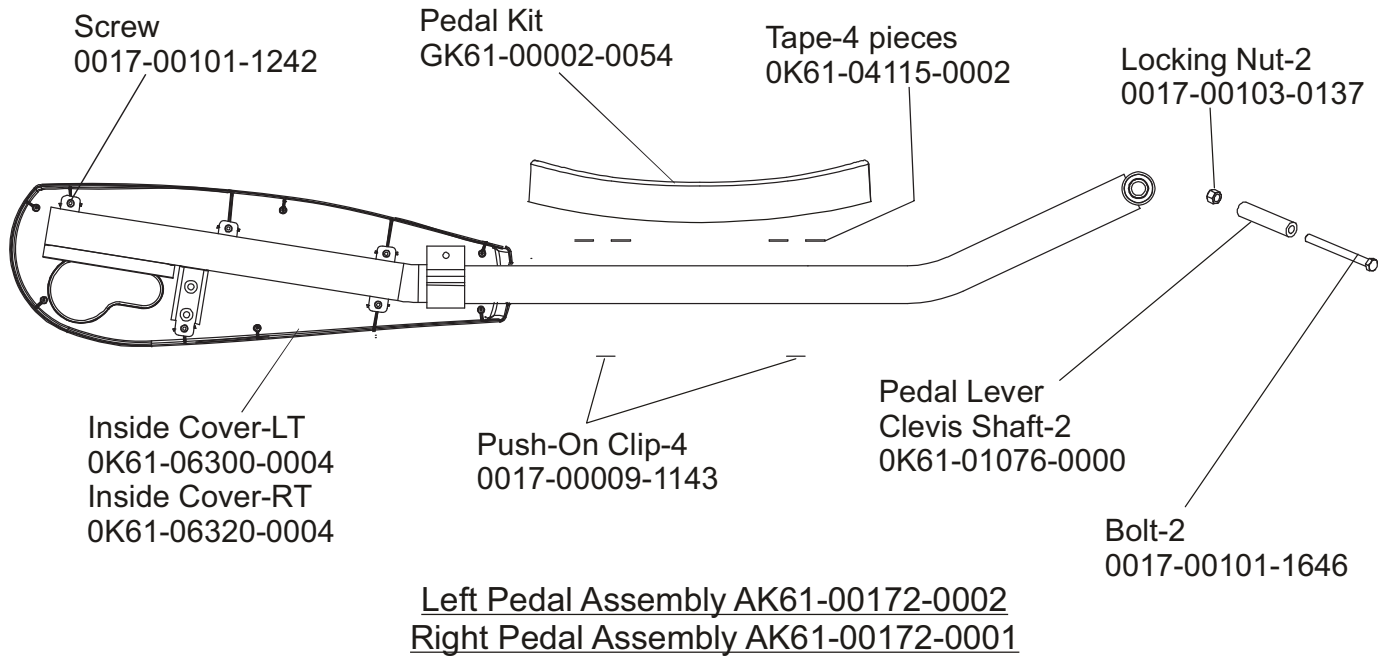

LifeFitness

CLUB SERIES CROSS-TRAINER CSX-0XXX-01

Customer Support Services
PARTS MANUAL revised 4 March 2010

MISCELLANEOUS	3
DRIVE BELTS and ALTERNATOR.....	4
CONSOLE SUPPORT ASSEMBLY	5
CONSOLE ASSEMBLY	6
ROLLER ASSEMBLY	7
CRANKSHAFT ASSEMBLY	8
DRIVE LINKAGE ASSEMBLY.....	9
ANTI-LIFT BRACKET and OUTER PEDAL COVERS	10
FRAME ASSEMBLY	11
CLEVIS and FRONT FRAME COVERS	12
PEDAL LEVER ASSEMBLY	13
ROCKER ARM COVERS	14
ROCKER ARM ASSEMBLY	15
REAR DRIVE SHROUDS with DECALS.....	16
UPPER ARM and HEART RATE ASSEMBLY	17
CABLES	18

Description	Part No.
OPERATION MANUAL	M051-00K20-B320
SERVICE MANUAL	M051-00K61-A110
ARCTIC SILVER TOUCH UP PAINT: SPRAY CAN .5 OZ BOTTLE W/APPLICATOR .33 OZ PEN	0017-00008-0204 0017-00008-0205 0017-00008-0206
STEALTH GRAY TOUCH UP PAINT (FOR ROCKER ARMS): SPRAY CAN .5 OZ BOTTLE W/APPLICATOR	0017-00008-0199 0017-00008-0198
HARDWARE BAG	AK61-00197-0000
POWER SUPPLY, 9v	118E-00001-0165

The CSX-0XXX-01 has both Telemetry and Lifepulse sensors for heart rate.

CLUB SERIES CROSS-TRAINER
DRIVE BELTS AND ALTERNATOR

CSX-0XXX-01
CSX100000 and up

Console Assembly	Overlay/Bezel/ Switch Assembly	Upper Overlay	Lower Overlay
AK61-00193-0012	AK61-00195-0011	OK61-01382-0001	OK61-01384-0011

CLUB SERIES CROSS-TRAINER
PEDAL LEVER ASSEMBLY

CSX-0XXX-01
CSX100000 and up

CLUB SERIES CROSS-TRAINER
ROCKER ARM COVERS

CSX-0XXX-01
CSX100000 and up

CLUB SERIES CROSS-TRAINER
REAR DRIVE SHROUDS W/DECALS

CSX-0XXX-01
CSX100000 and up