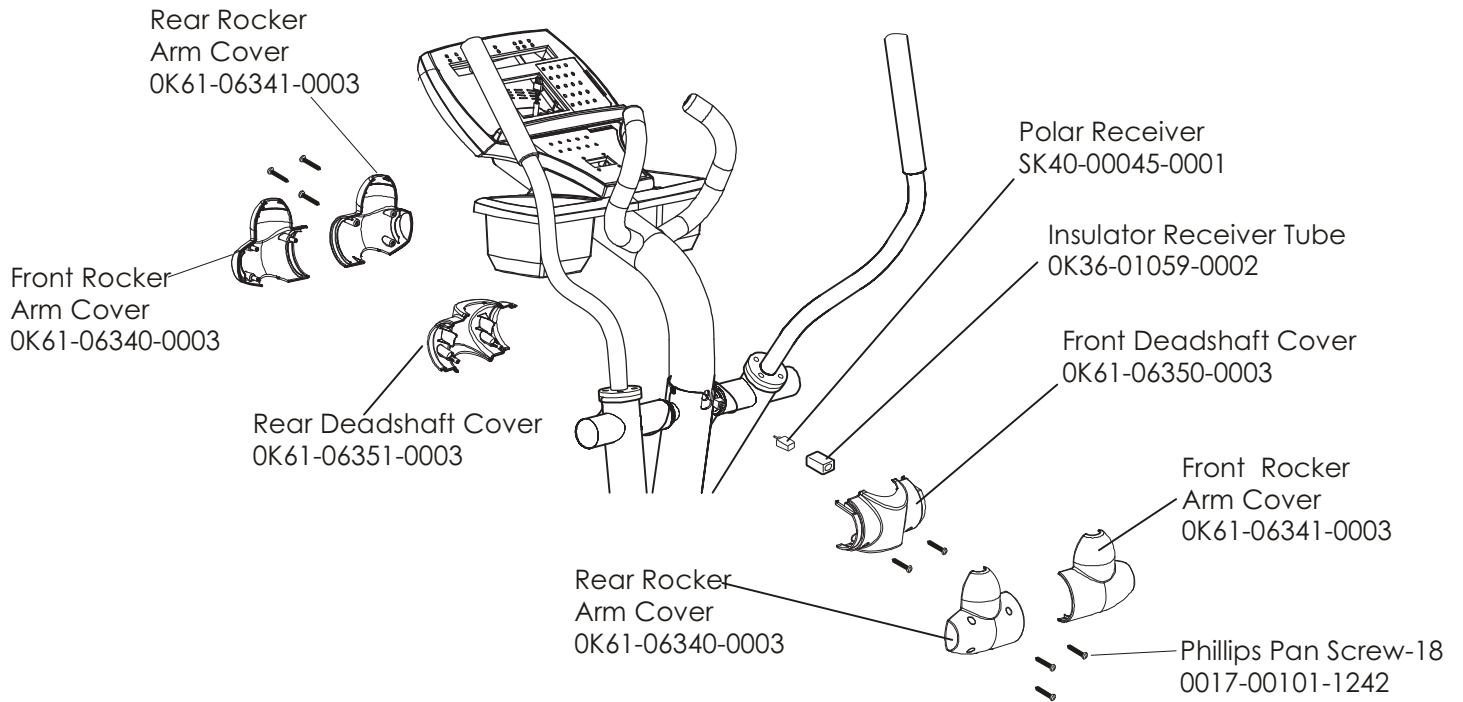

CLUB SERIES CROSS-TRAINER
ROCKER ARM COVERS

CSX-0XXX-01
CSX100000 and up