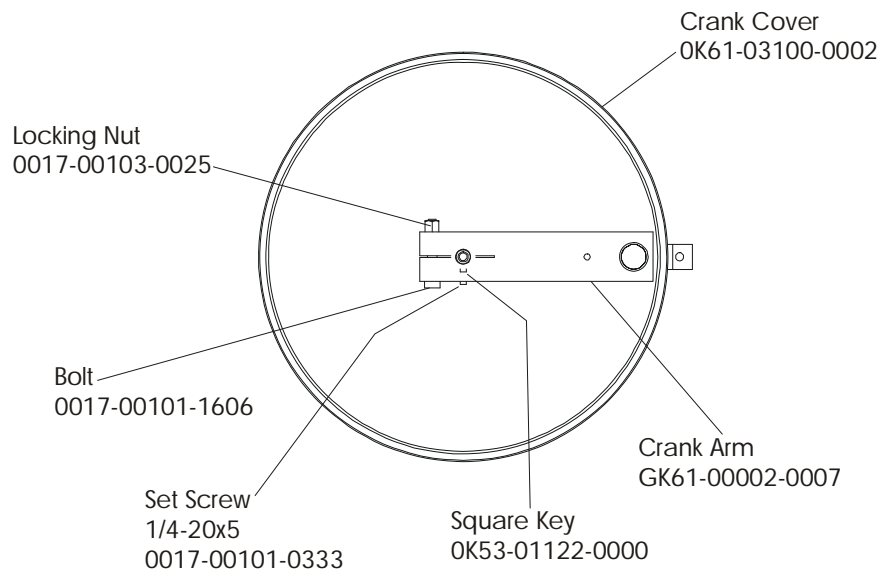

Description	Part No.
OPERATION MANUAL	M051-00K20-B320
SERVICE MANUAL	M051-00K61-A110
ARCTIC SILVER TOUCH UP PAINT: SPRAY CAN .5 OZ BOTTLE W/APPLICATOR .33 OZ PEN	0017-00008-0204 0017-00008-0205 0017-00008-0206
STEALTH GRAY TOUCH UP PAINT (FOR ROCKER ARMS): SPRAY CAN .5 OZ BOTTLE W/APPLICATOR	0017-00008-0199 0017-00008-0198
HARDWARE BAG	AK61-00197-0000
POWER SUPPLY, 9v	118E-00001-0165

The CSX-0XXX-01 has both Telemetry and Lifepulse sensors for heart rate.

CLUB SERIES CROSS-TRAINER
DRIVE BELTS AND ALTERNATOR

CSX-0XXX-01
CSX100000 and up

Console Assembly	Overlay/Bezel/ Switch Assembly	Upper Overlay	Lower Overlay
AK61-00193-0012	AK61-00195-0011	OK61-01382-0001	OK61-01384-0011