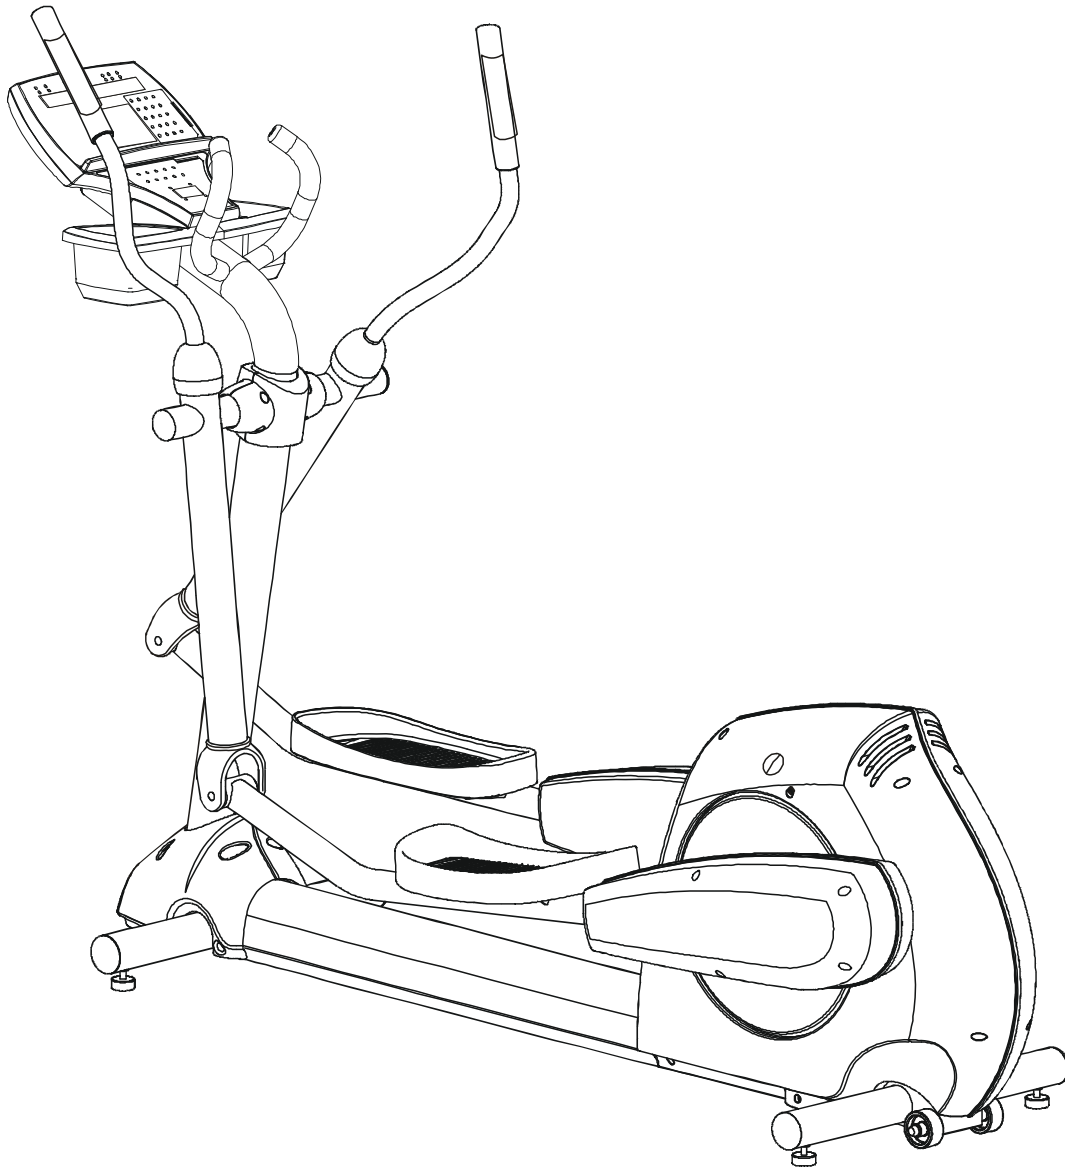

LifeFitness

CLUB SERIES CROSS-TRAINER CSX-0XXX-01

Customer Support Services
PARTS MANUAL revised 4 March 2010

MISCELLANEOUS	3
DRIVE BELTS and ALTERNATOR.....	4
CONSOLE SUPPORT ASSEMBLY	5
CONSOLE ASSEMBLY	6
ROLLER ASSEMBLY	7
CRANKSHAFT ASSEMBLY	8
DRIVE LINKAGE ASSEMBLY.....	9
ANTI-LIFT BRACKET and OUTER PEDAL COVERS	10
FRAME ASSEMBLY	11
CLEVIS and FRONT FRAME COVERS	12
PEDAL LEVER ASSEMBLY	13
ROCKER ARM COVERS	14
ROCKER ARM ASSEMBLY	15
REAR DRIVE SHROUDS with DECALS.....	16
UPPER ARM and HEART RATE ASSEMBLY	17
CABLES	18

Description	Part No.
OPERATION MANUAL	M051-00K20-B320
SERVICE MANUAL	M051-00K61-A110
ARCTIC SILVER TOUCH UP PAINT: SPRAY CAN .5 OZ BOTTLE W/APPLICATOR .33 OZ PEN	0017-00008-0204 0017-00008-0205 0017-00008-0206
STEALTH GRAY TOUCH UP PAINT (FOR ROCKER ARMS): SPRAY CAN .5 OZ BOTTLE W/APPLICATOR	0017-00008-0199 0017-00008-0198
HARDWARE BAG	AK61-00197-0000
POWER SUPPLY, 9v	118E-00001-0165

The CSX-0XXX-01 has both Telemetry and Lifepulse sensors for heart rate.

CLUB SERIES CROSS-TRAINER
DRIVE BELTS AND ALTERNATOR

CSX-0XXX-01
CSX100000 and up

Console Assembly	Overlay/Bezel/ Switch Assembly	Upper Overlay	Lower Overlay
AK61-00193-0012	AK61-00195-0011	OK61-01382-0001	OK61-01384-0011

CLUB SERIES CROSS-TRAINER
PEDAL LEVER ASSEMBLY

CSX-0XXX-01
CSX100000 and up

CLUB SERIES CROSS-TRAINER
ROCKER ARM COVERS

CSX-0XXX-01
CSX100000 and up

CLUB SERIES CROSS-TRAINER
REAR DRIVE SHROUDS W/DECALS

CSX-0XXX-01
CSX100000 and up