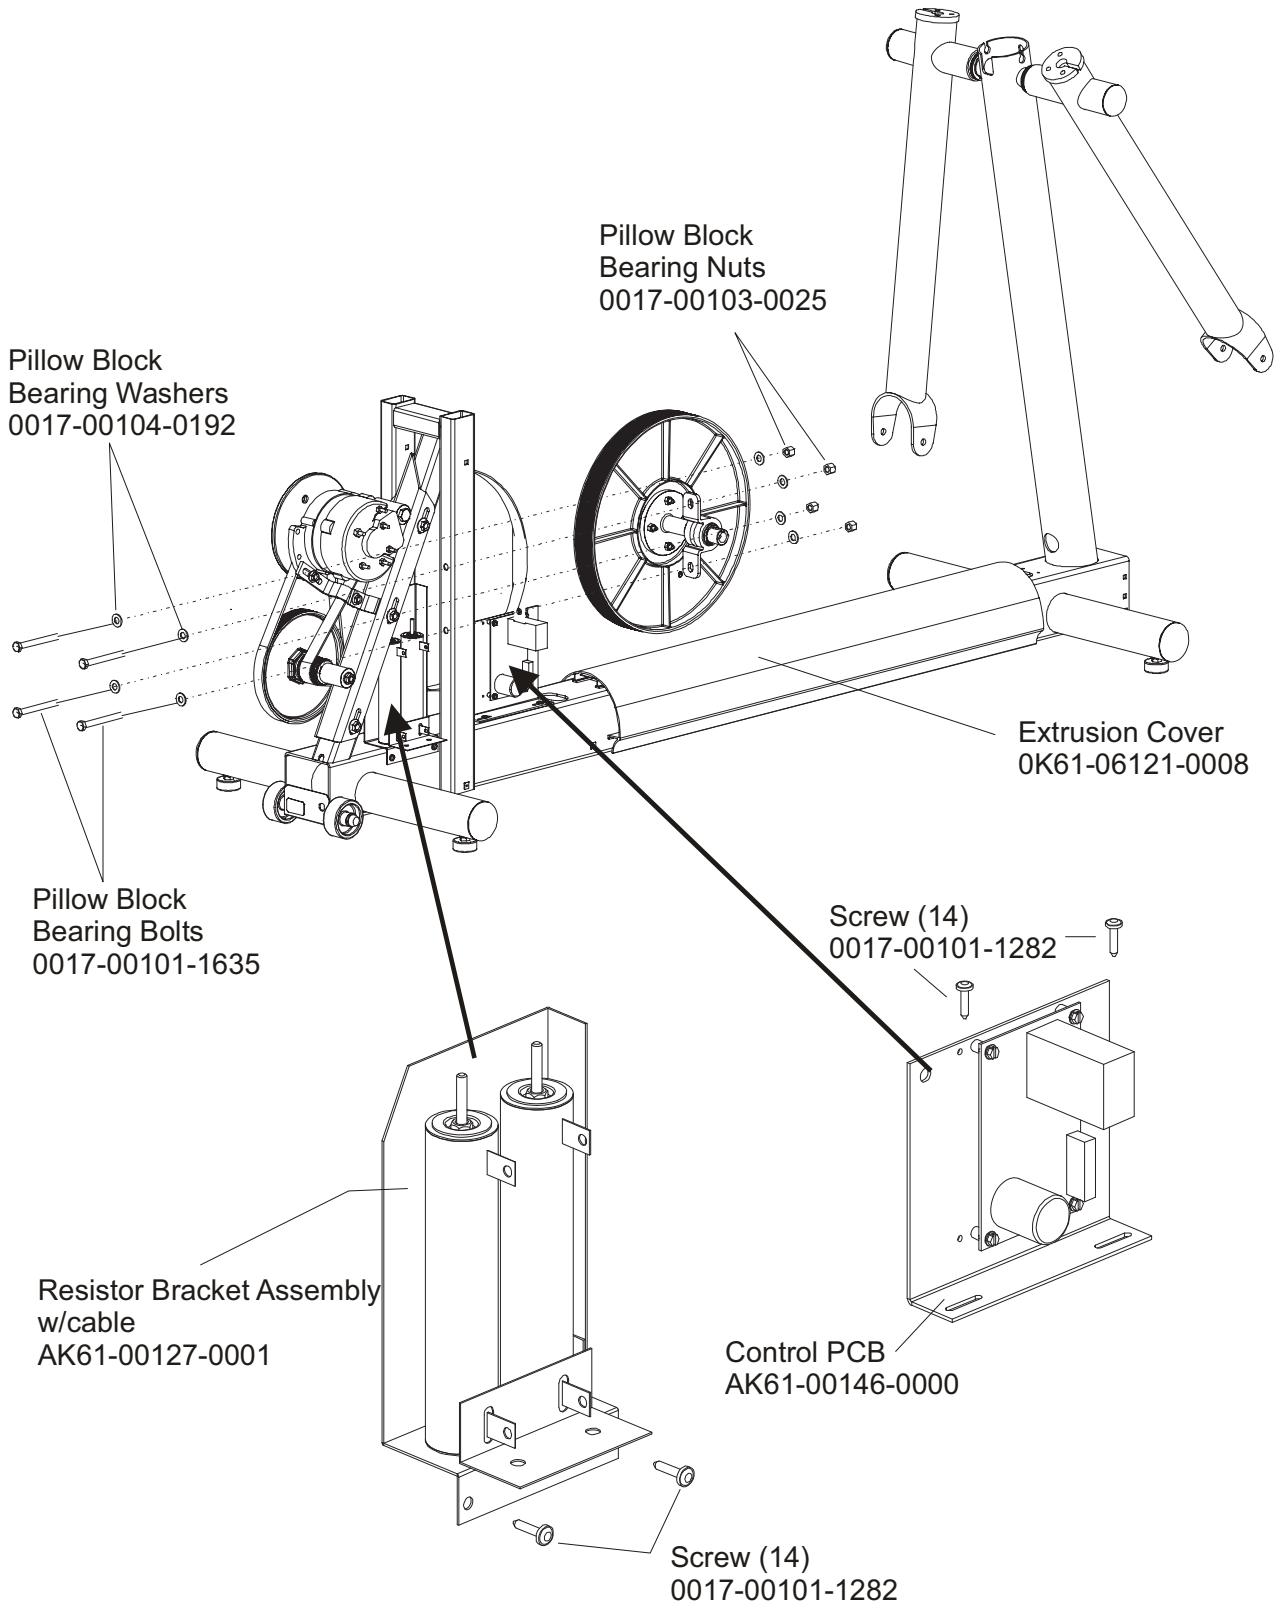

Description	Part No.
OPERATION MANUAL	M051-00K20-B320
SERVICE MANUAL	M051-00K61-A110
ARCTIC SILVER TOUCH UP PAINT: SPRAY CAN .5 OZ BOTTLE W/APPLICATOR .33 OZ PEN	0017-00008-0204 0017-00008-0205 0017-00008-0206
STEALTH GRAY TOUCH UP PAINT (FOR ROCKER ARMS): SPRAY CAN .5 OZ BOTTLE W/APPLICATOR	0017-00008-0199 0017-00008-0198
HARDWARE BAG	AK61-00197-0000
POWER SUPPLY, 9v	118E-00001-0165

The CSX-0XXX-01 has both Telemetry and Lifepulse sensors for heart rate.

CLUB SERIES CROSS-TRAINER
DRIVE BELTS AND ALTERNATOR

CSX-0XXX-01
CSX100000 and up

Console Assembly	Overlay/Bezel/ Switch Assembly	Upper Overlay	Lower Overlay
AK61-00193-0012	AK61-00195-0011	OK61-01382-0001	OK61-01384-0011

CLUB SERIES CROSS-TRAINER
PEDAL LEVER ASSEMBLY

CSX-0XXX-01
CSX100000 and up

CLUB SERIES CROSS-TRAINER
ROCKER ARM COVERS

CSX-0XXX-01
CSX100000 and up

CLUB SERIES CROSS-TRAINER
REAR DRIVE SHROUDS W/DECALS

CSX-0XXX-01
CSX100000 and up