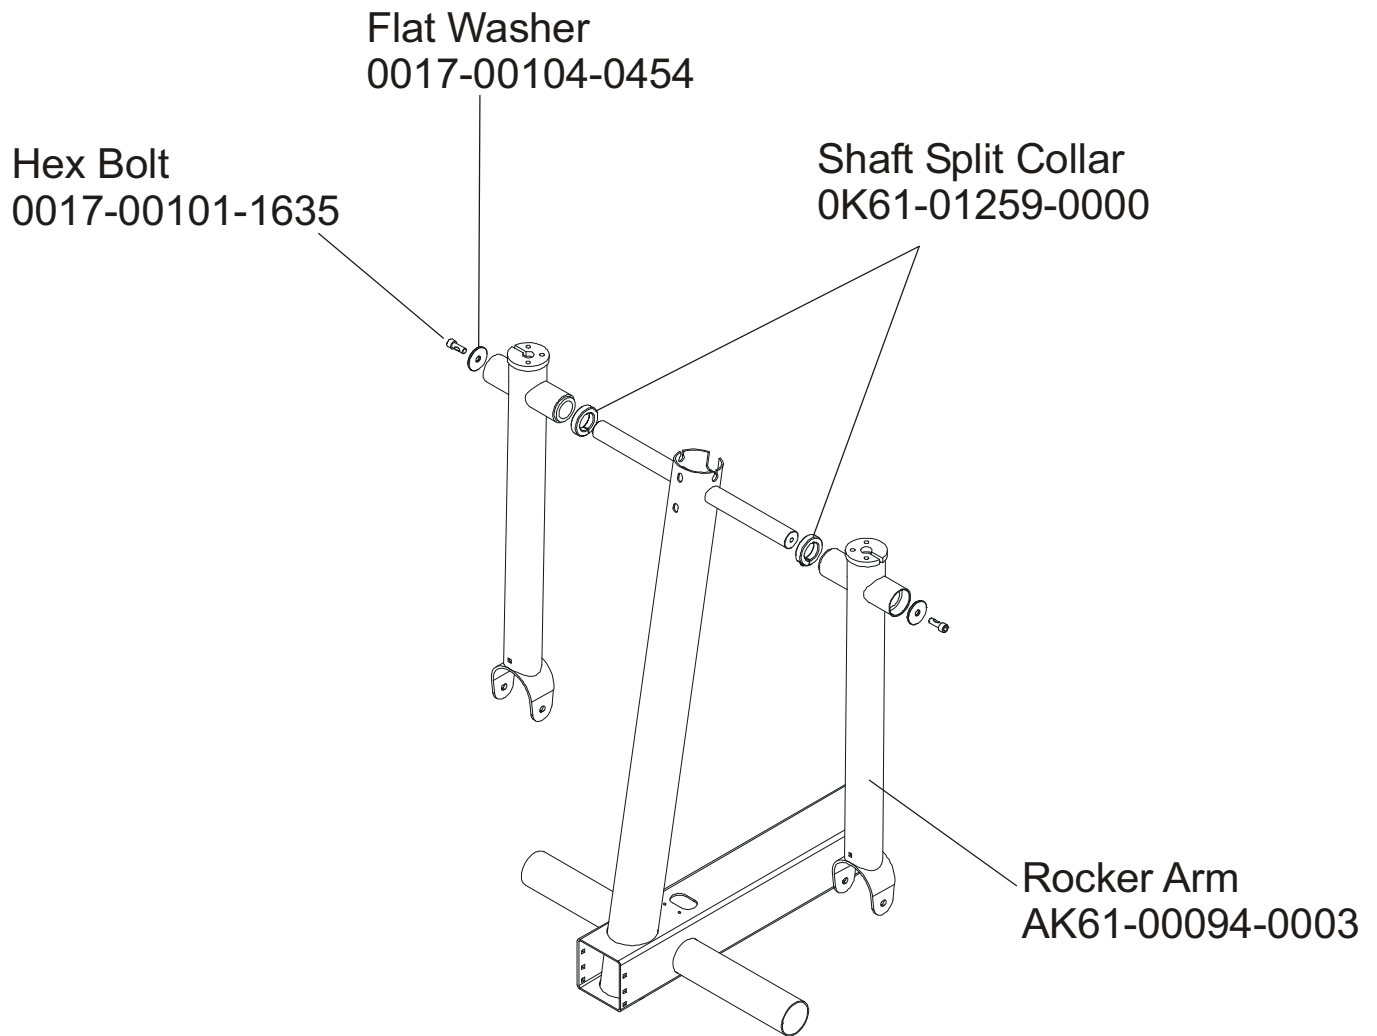

CLUB SERIES CROSS-TRAINER
PEDAL LEVER ASSEMBLY

CSX-0XXX-01
CSX100000 and up

CLUB SERIES CROSS-TRAINER
ROCKER ARM COVERS

CSX-0XXX-01
CSX100000 and up

CLUB SERIES CROSS-TRAINER
REAR DRIVE SHROUDS W/DECALS

CSX-0XXX-01
CSX100000 and up