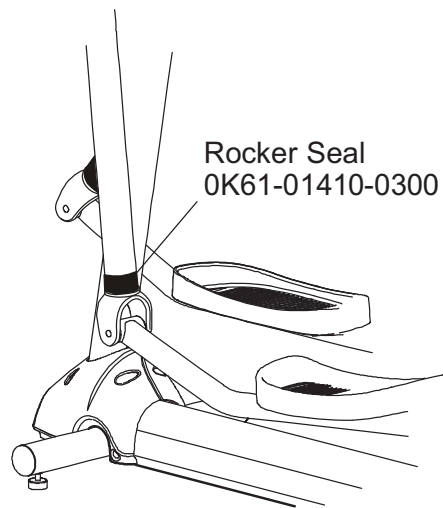

Description	Part No.
OPERATION MANUAL	M051-00K20-B320
SERVICE MANUAL	M051-00K61-A110
ARCTIC SILVER TOUCH UP PAINT: SPRAY CAN .5 OZ BOTTLE W/APPLICATOR .33 OZ PEN	0017-00008-0204 0017-00008-0205 0017-00008-0206
STEALTH GRAY TOUCH UP PAINT (FOR ROCKER ARMS): SPRAY CAN .5 OZ BOTTLE W/APPLICATOR	0017-00008-0199 0017-00008-0198
HARDWARE BAG	AK61-00197-0000
POWER SUPPLY, 9v	118E-00001-0165

The CSX-0XXX-01 has both Telemetry and Lifepulse sensors for heart rate.

CLUB SERIES CROSS-TRAINER
DRIVE BELTS AND ALTERNATOR

CSX-0XXX-01
CSX100000 and up

Console Assembly	Overlay/Bezel/ Switch Assembly	Upper Overlay	Lower Overlay
AK61-00193-0012	AK61-00195-0011	OK61-01382-0001	OK61-01384-0011

CLUB SERIES CROSS-TRAINER
PEDAL LEVER ASSEMBLY

CSX-0XXX-01
CSX100000 and up

CLUB SERIES CROSS-TRAINER
ROCKER ARM COVERS

CSX-0XXX-01
CSX100000 and up

CLUB SERIES CROSS-TRAINER
REAR DRIVE SHROUDS W/DECALS

CSX-0XXX-01
CSX100000 and up