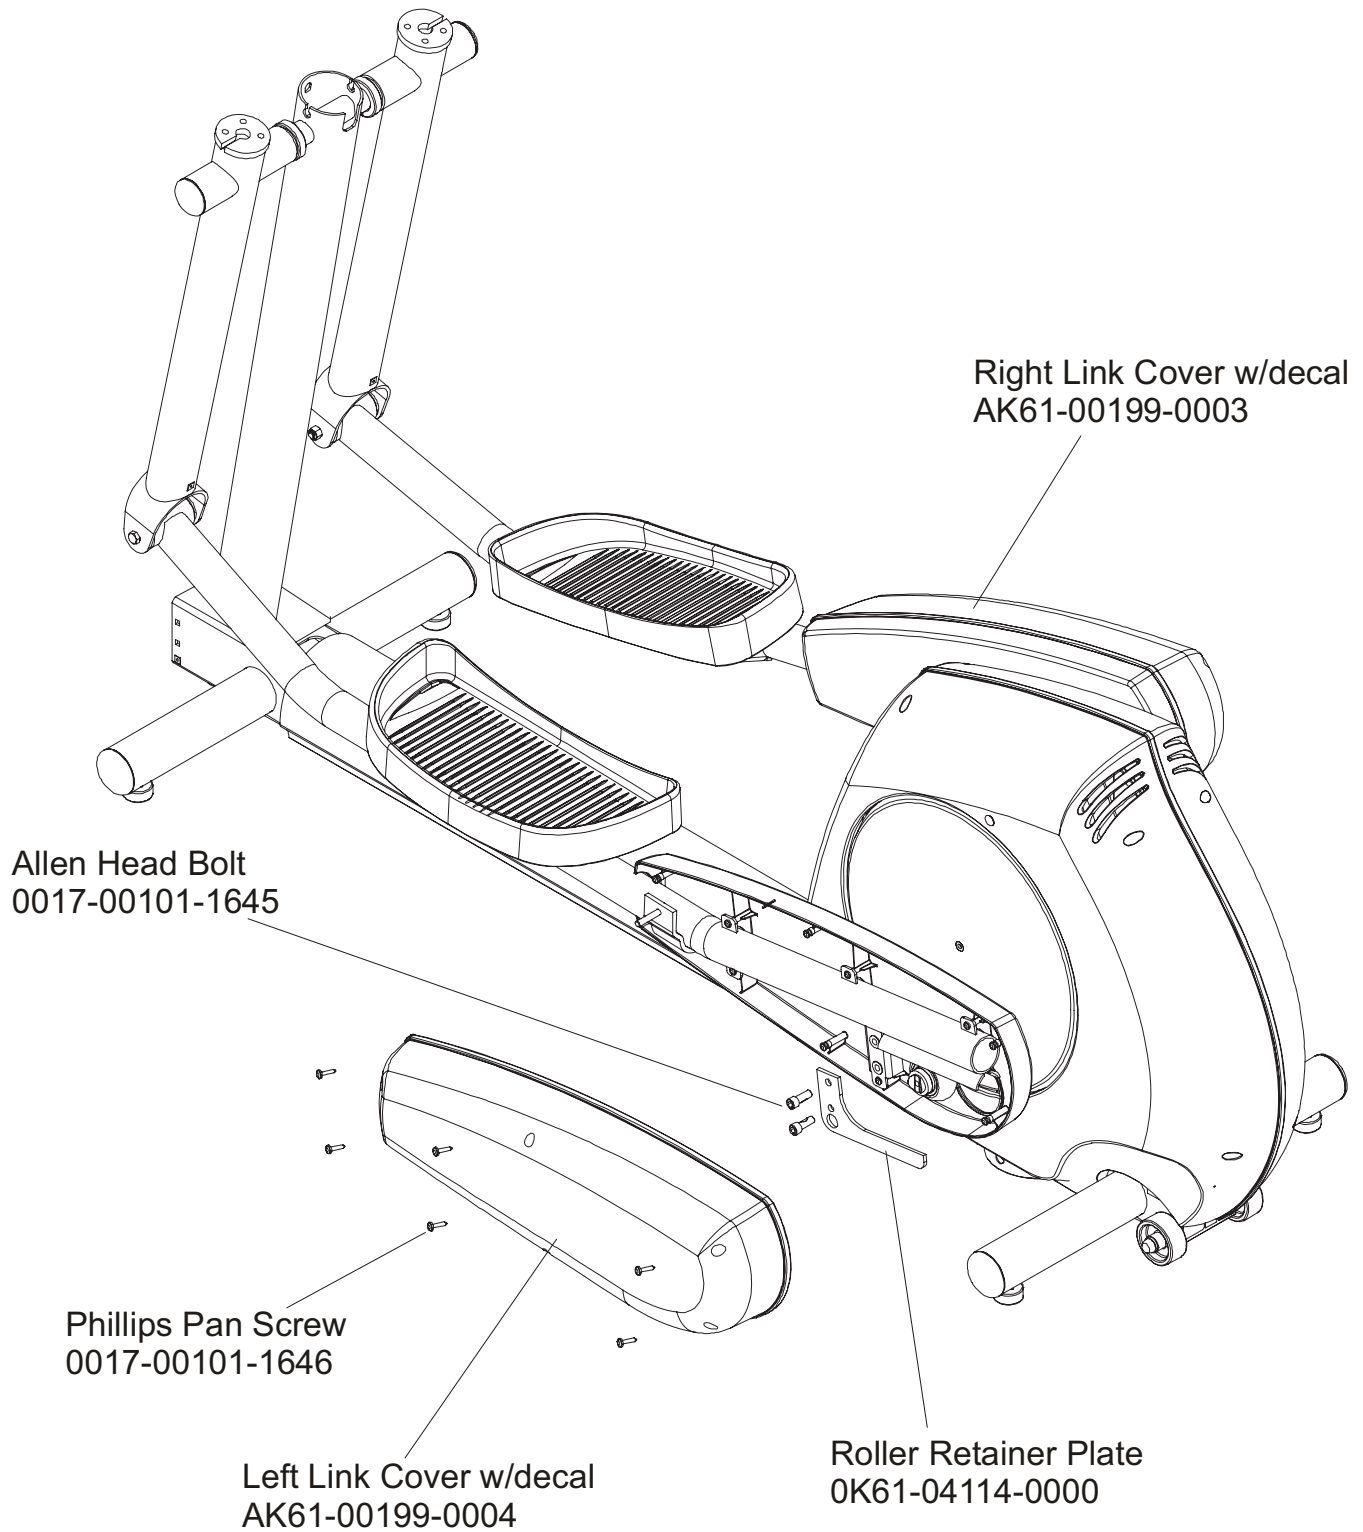

Description	Part No.
OPERATION MANUAL	M051-00K20-B320
SERVICE MANUAL	M051-00K61-A110
ARCTIC SILVER TOUCH UP PAINT: SPRAY CAN .5 OZ BOTTLE W/APPLICATOR .33 OZ PEN	0017-00008-0204 0017-00008-0205 0017-00008-0206
STEALTH GRAY TOUCH UP PAINT (FOR ROCKER ARMS): SPRAY CAN .5 OZ BOTTLE W/APPLICATOR	0017-00008-0199 0017-00008-0198
HARDWARE BAG	AK61-00197-0000
POWER SUPPLY, 9v	118E-00001-0165

The CSX-0XXX-01 has both Telemetry and Lifepulse sensors for heart rate.

CLUB SERIES CROSS-TRAINER
DRIVE BELTS AND ALTERNATOR

CSX-0XXX-01
CSX100000 and up

Console Assembly	Overlay/Bezel/ Switch Assembly	Upper Overlay	Lower Overlay
AK61-00193-0012	AK61-00195-0011	OK61-01382-0001	OK61-01384-0011

CLUB SERIES CROSS-TRAINER
PEDAL LEVER ASSEMBLY

CSX-0XXX-01
CSX100000 and up

CLUB SERIES CROSS-TRAINER
ROCKER ARM COVERS

CSX-0XXX-01
CSX100000 and up

CLUB SERIES CROSS-TRAINER
REAR DRIVE SHROUDS W/DECALS

CSX-0XXX-01
CSX100000 and up